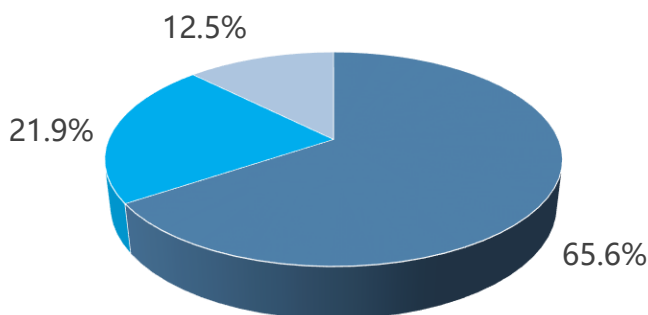

2020届全日制MBA毕业生就业概况 2020 Full Time MBA Employment Status

截至2021年3月31日，2018级FT MBA已毕业36人（含港澳台学生及留学生）。本报告的所有就业信息基于MBA教育中心2021年3月份派发的调查问卷，此次调研共派发问卷36份，有效回收32份，回收率为88.9%，除了一人海外升学，其余31人均就业。

There are 36 graduates in the class of 2018 FT MBA, who graduated in 2020. All the employment information and analysis enclosed in this report is based on the 32 responses (Reply Rate: 88.9%) collected from the 36 MBA graduates in Mar.31,2021. 31 graduates landed a job, while 1 continued to study for a PhD.

40.6% 男生
Male

59.4% 女生
Female

平均年龄：29

Average Age upon Enrollment: 29

工作经验：5年

Average Years of Working Experience: 5 years

入学前工作经验

Working Experience before MBA

■ 5年以下 Less than 5 Years   ■ 6-8年 6-8Years   ■ 9年以上 More than 9 Years