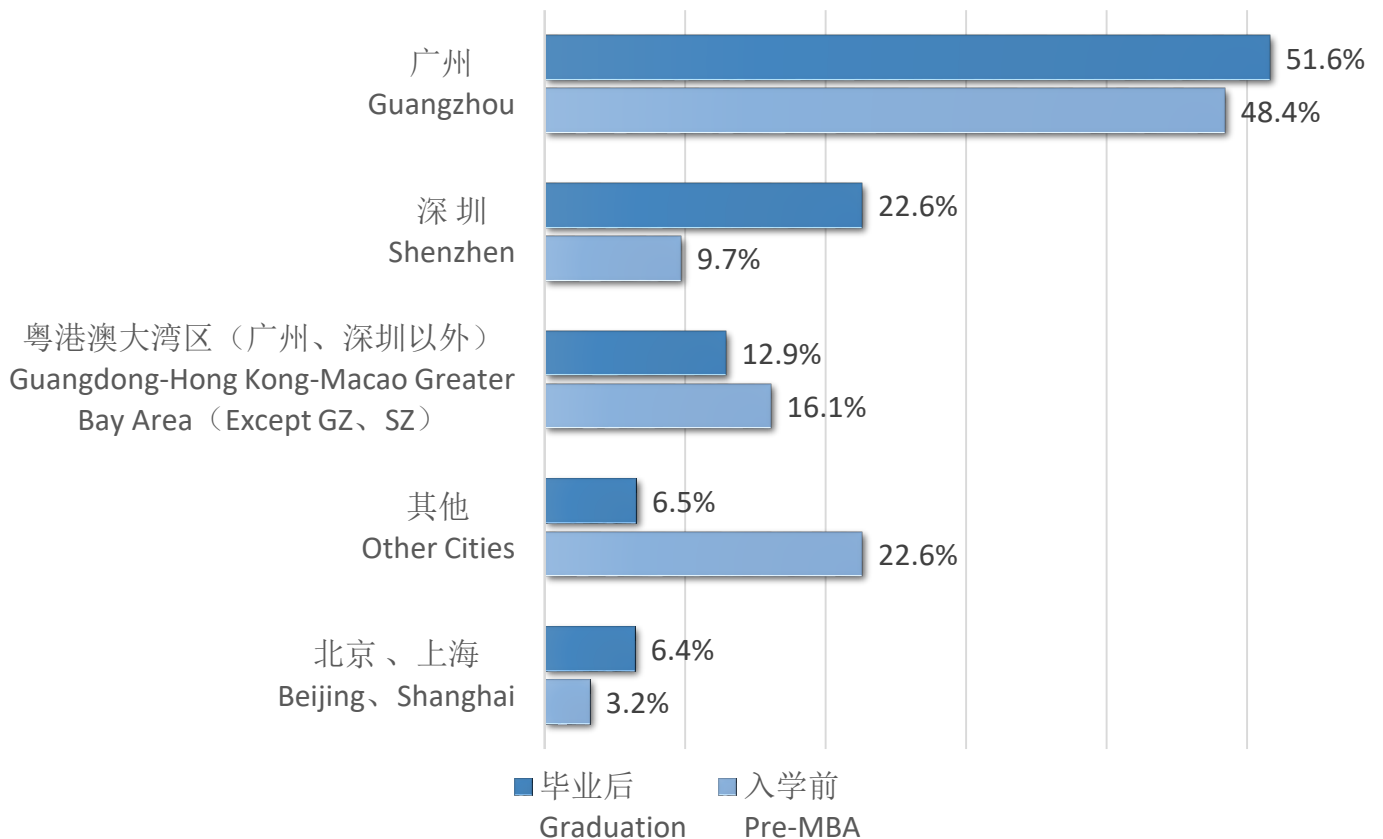

就业地区分布 Employment by Location